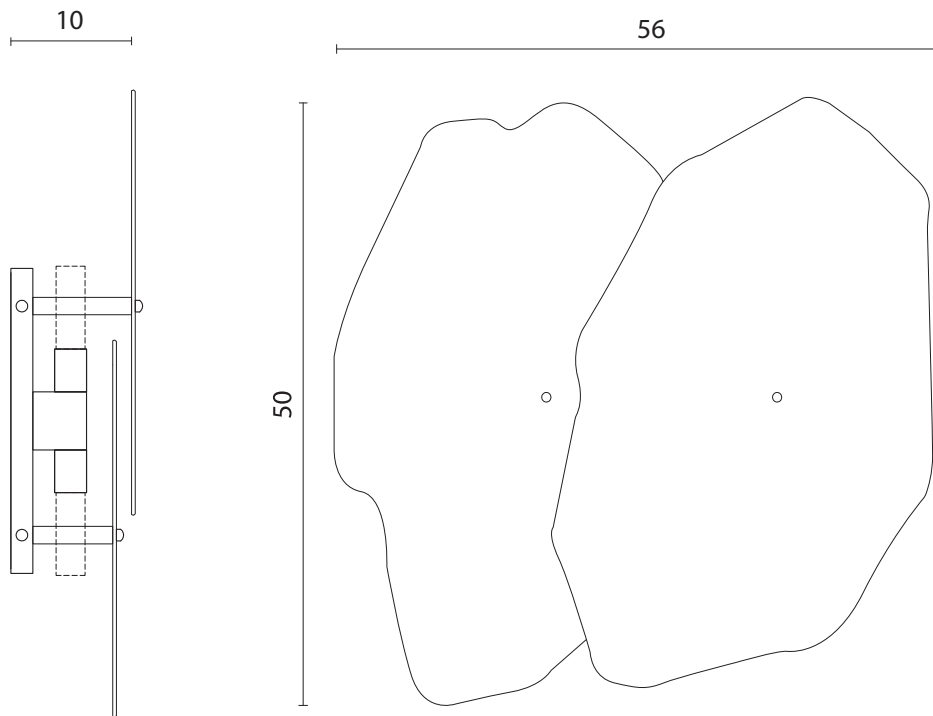

Sofiane XL

Porcelain sconce, glazed in dark green-blue and pale pink.
Each piece is unique and handmade in our studio in Paris.

Sofiane XL

DIMENSIONS

Width 56 cm, Height 50 cm , Depth 10 cm
 Width 22 in , Height 19.6 in , Depth 3.9 in

DEPOSIT BALANCE LEAD TIME

60 % upon order
 Due prior to shipping
 Approximately 8 to 12 weeks, unless otherwise stated

This sconce is not UL listed but is composed of strictly UL listed electric components.
 For any specific inquiries please contact us directly at celine@celinesalomon.com