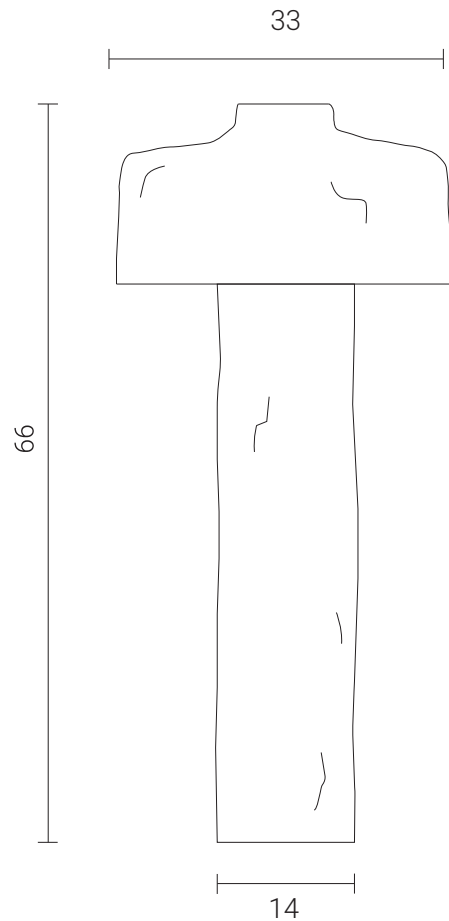

Manitari table lamp

DIMENSIONS

Height ~ 66, Ø foot ~ 14, Ø bell ~ 33 cm
Height ~ 26, Ø foot ~ 5,5, Ø bell ~ 13 in

PORCELAIN FINISH

White stoneware transparent glaze.

WIRING BULB

For US wiring, possible on request
E27, not included

DEPOSIT BALANCE LEAD TIME

60 % upon order
Due prior to shipping
Approximately 8 weeks, unless otherwise stated

This lighting is not UL listed but is composed of strictly UL listed electric components.

For any specific inquiries please contact us directly at celine@celinesalomon.com