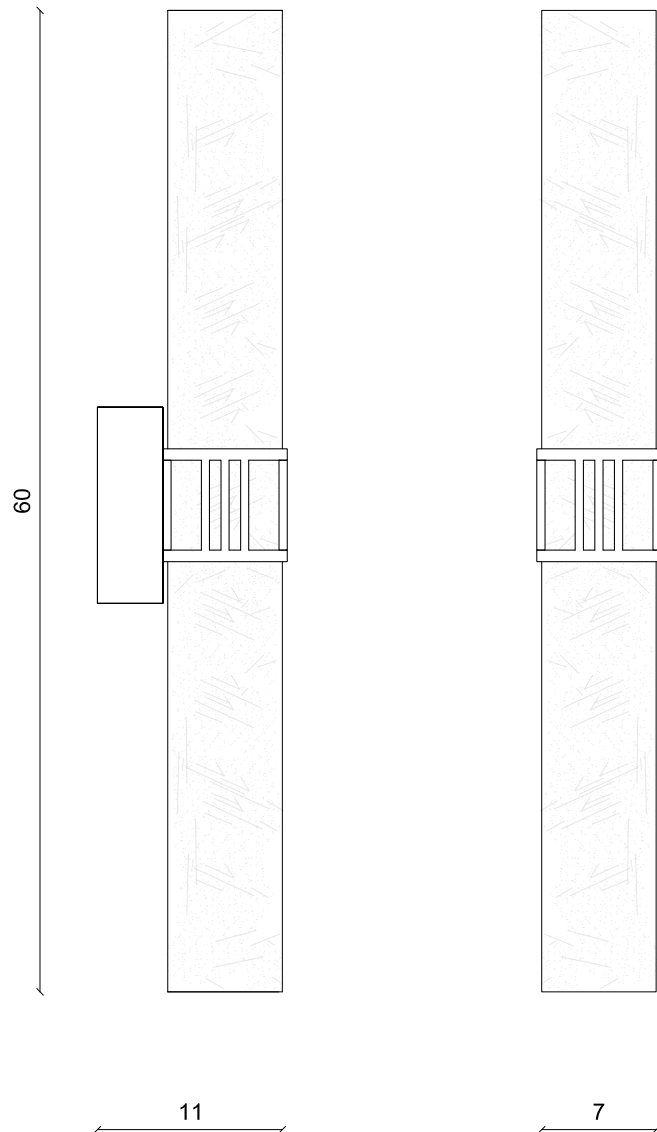

Fos

Brass structure supporting a delicate porcelain cylinder.
Each piece is handmade in our studio in Paris.

Fos

DIMENSIONS

Width 7 cm, Depth 10,3 cm , Height 60 cm
 Width 2.75 in, Depth 4.05 in , Height 23.62 in
 General height made to order

METAL FINISH

Aged brass, Bronzed patina brass, Dark bronze patina brass, Gunpowder black patina brass

VOLTAGE LAMPING

120-240
 LED strip. Power supply delivered with sconce, color temperature 2700 K.

DEPOSIT BALANCE LEAD TIME