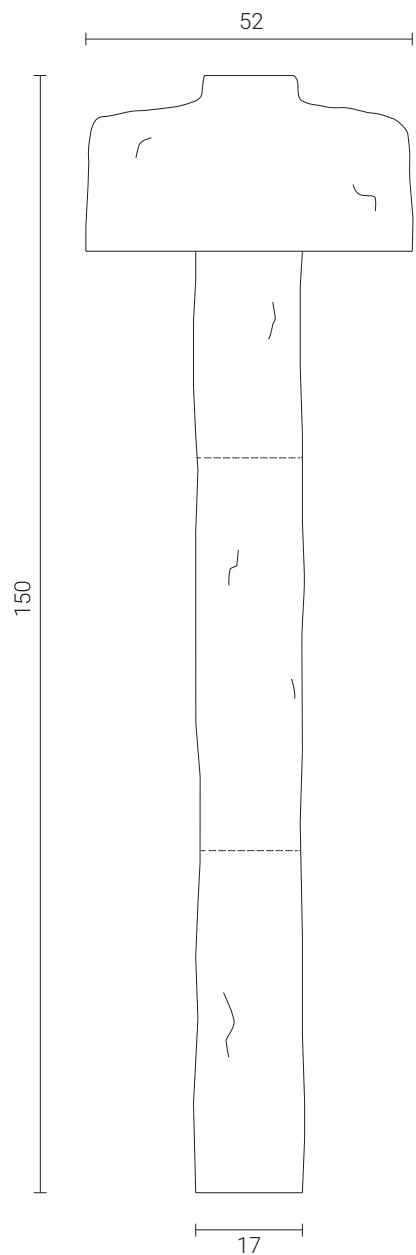

Manitari floor lamp

Porcelain sconce, with a Brutalist White Finish.
Each piece is handmade in our studio in Paris.

Manitari floor lamp

DIMENSIONS

h ~ 150, Ø foot ~ 17, Ø bell ~ 52 cm

h ~ 59, Ø foot ~ 6.7, Ø bell ~ 20.5 in