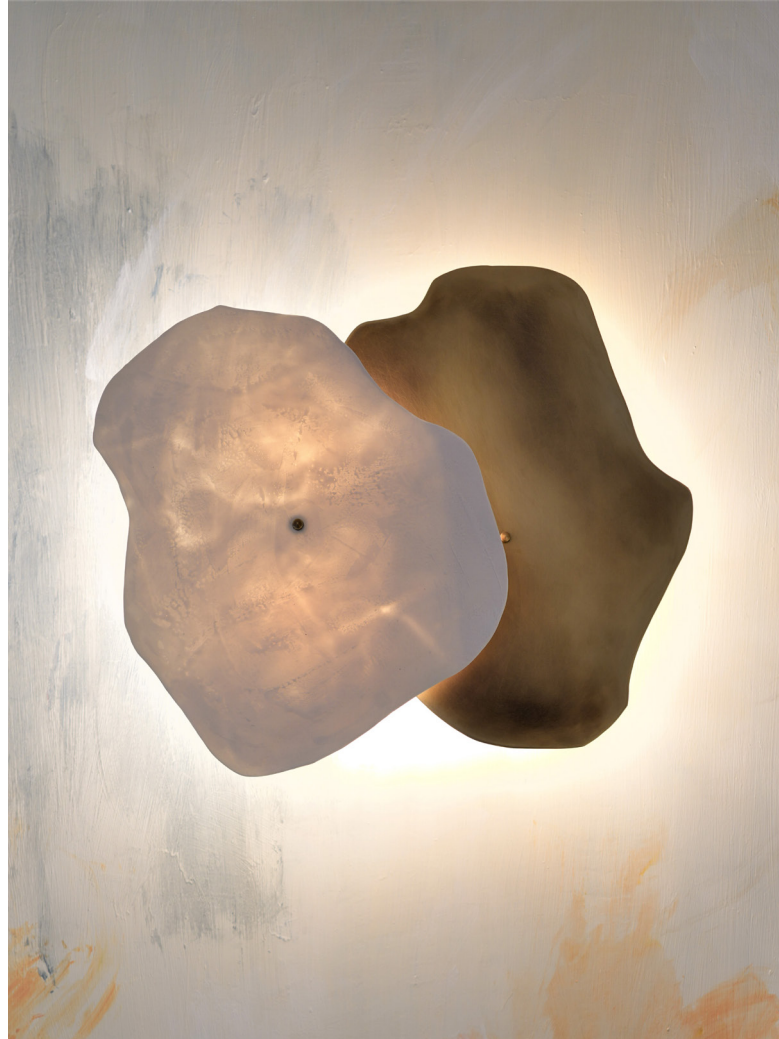

## **Sofiane**

Porcelain and brass sconce, with a Brutalist white and cloudy finish. Each piece is unique and handmade in our studio in Paris.

## Segment

### DIMENSIONS

Width 7 cm, Length 155 cm  
 Width 2.75 in, Length 61 in  
 General height made to order

### VOLTAGE BULB

120-240  
 LED strip. Power supply delivered with sconce, color temperature 2700 K.