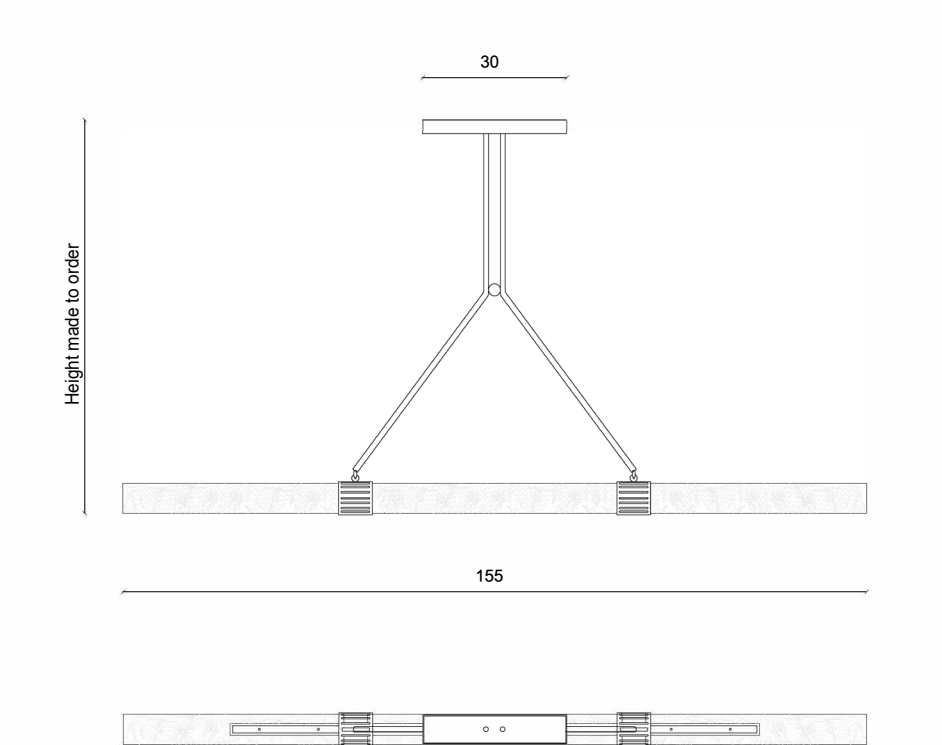

## Segment

### DIMENSIONS

Width 7 cm, Length 155 cm  
 Width 2.75 in, Length 61 in  
 General height made to order