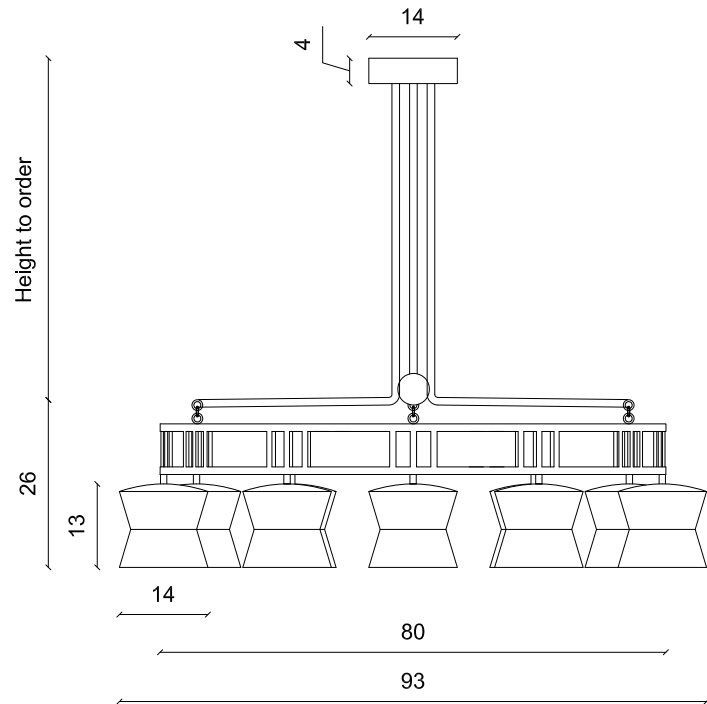

celine@celinesalomon.com

Ora 6 Chandelier

DIMENSIONS

Ø 82 cm, Height 26 cm
 Ø 32.28 in , Height 10.23 in
 General height made to order

METAL FINISH

Aged brass, Bronzed patina brass, Dark bronze patina brass, Gunpowder black patina brass

VOLTAGE BULB

120-240
 Included. 6 x 4W dimmable Tala Led bulb
 220 lumens each / 2000K-2800K color temp.
 120V: E12 globe matte white
 240V: E14 globe matte white

DEPOSIT BALANCE LEAD TIME

60 % upon order
 Due prior to shipping
 Approximately 8 to 12 weeks, unless otherwise stated

This lighting is not UL listed but is composed of strictly UL listed electric components.

For any specific inquiries please contact us directly at celine@celinesalomon.com

Can be made with 9 or 12 elements, with a larger diameter. Price will vary depending on size.

Ora 9 Chandelier

DIMENSIONS

Ø 93 cm, Height 26 cm
 Ø 36.6 in , Height 10.23 in
 General height made to order

METAL FINISH

Aged brass, Bronzed patina brass, Dark bronze patina brass, Gunpowder black patina brass