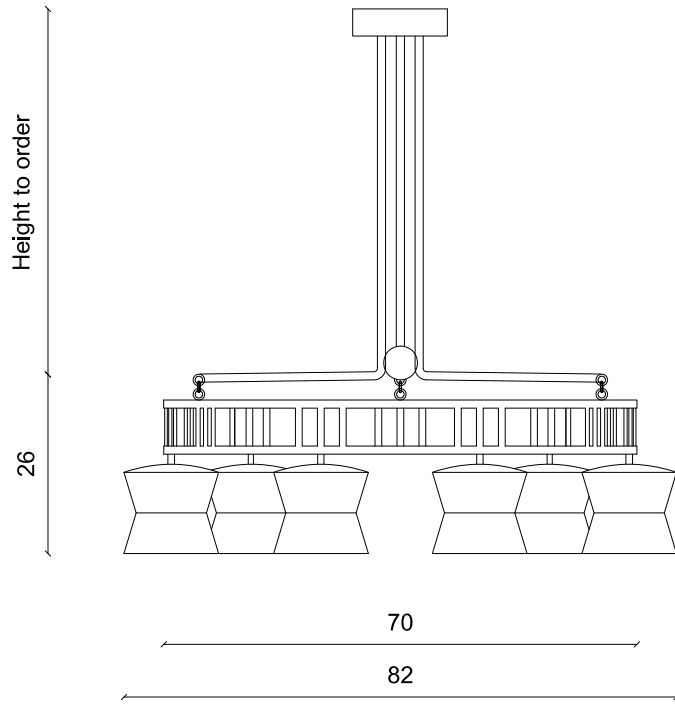

celine@celinesalomon.com

Ora 6 Chandelier

DIMENSIONS

Ø 82 cm, Height 26 cm
 Ø 32.28 in , Height 10.23 in
 General height made to order

METAL FINISH

Aged brass, Bronzed patina brass, Dark bronze patina brass, Gunpowder black patina brass

VOLTAGE BULB

120-240
 Included. 6 x 4W dimmable Tala Led bulb
 220 lumens each / 2000K-2800K color temp.
 120V: E12 globe matte white
 240V: E14 globe matte white

DEPOSIT BALANCE LEAD TIME

60 % upon order
 Due prior to shipping
 Approximately 8 to 12 weeks, unless otherwise stated

Ora 9 Chandelier

DIMENSIONS

Ø 93 cm, Height 26 cm
 Ø 36.6 in , Height 10.23 in
 General height made to order

METAL FINISH

Aged brass, Bronzed patina brass, Dark bronze patina brass, Gunpowder black patina brass