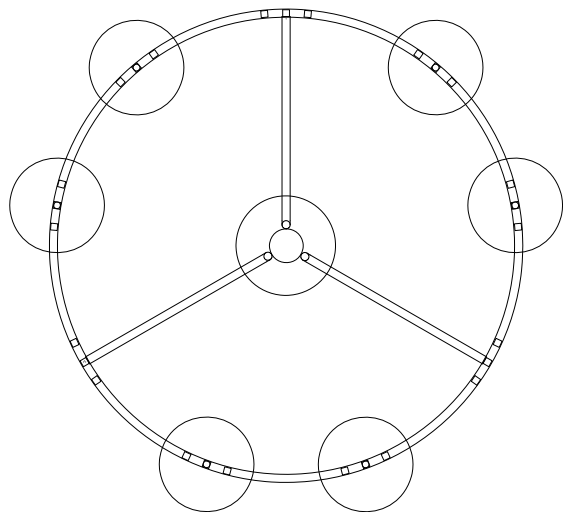

Ora 6 Chandelier

Brass structure chandelier with six hourglass shaped porcelain pendants. Here in a bronze patina.

Each piece is unique and handmade in our studio in Paris.

Céline Salomon

www.celinesalomon.com

celine@celinesalomon.com

Ora 6 Chandelier

DIMENSIONS

Ø 82 cm, Height 26 cm
 Ø 32.28 in , Height 10.23 in
 General height made to order

METAL FINISH

Aged brass, Bronzed patina brass, Dark bronze patina brass, Gunpowder black patina brass

VOLTAGE BULB

120-240
 Included. 6 x 4W dimmable Tala Led bulb
 220 lumens each / 2000K-2800K color temp.
 120V: E12 globe matte white
 240V: E14 globe matte white

DEPOSIT BALANCE LEAD TIME

60 % upon order
 Due prior to shipping
 Approximately 8 to 12 weeks, unless otherwise stated