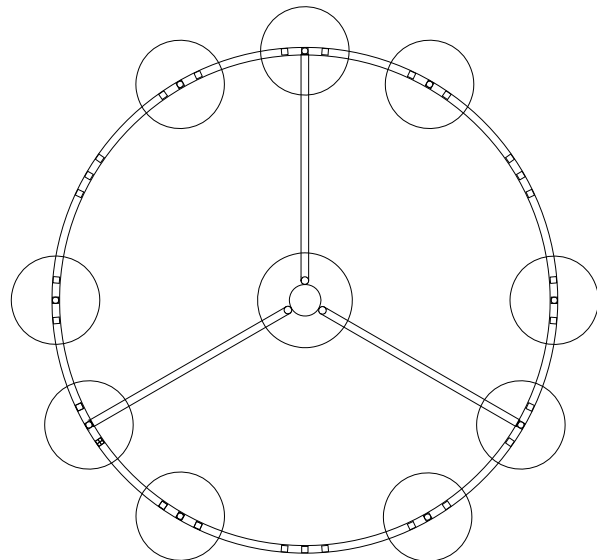

Ora 9 Chandelier

DIMENSIONS

Ø 93 cm, Height 26 cm
Ø 36.6 in , Height 10.23 in
General height made to order

METAL FINISH

Aged brass, Bronzed patina brass, Dark bronze patina brass, Gunpowder black patina brass

VOLTAGE BULB

120-240
Included. 9 x 3W dimmable Tala Led bulb
220 lumens each / 2000K-2800K color temp.
120V: E12 globe matte white
240V: E14 globe matte white

DEPOSIT BALANCE LEAD TIME

60 % upon order
Due prior to shipping
Approximately 14 weeks, unless otherwise stated

This lighting is not UL listed but is composed of strictly UL listed electric components.

For any specific inquiries please contact us directly at celine@celinesalomon.com

Can be made with 6 or 12 elements, with a larger diameter. Price will vary depending on size.