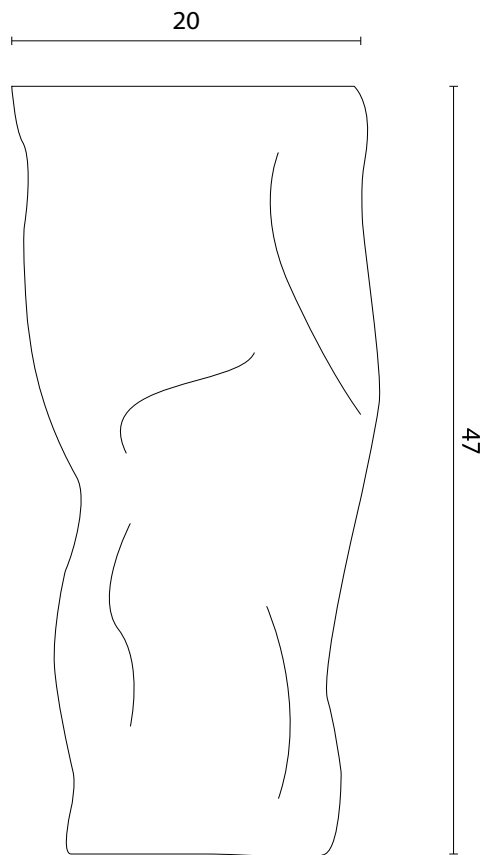

Pina

Porcelain vase, White Brutal finish.

Each piece is unique and handmade in our studio in Paris.

Pina

DIMENSIONS

Height 47 cm, Diameter 20
Height 18.5 in, Diameter 7.8 in

FINISH

Porcelain

DEPOSIT BALANCE LEAD TIME

60 % upon order
Due prior to shipping
Approximately 4 weeks, unless otherwise stated

For any specific inquiries please contact us directly at
celine@celinesalomon.com