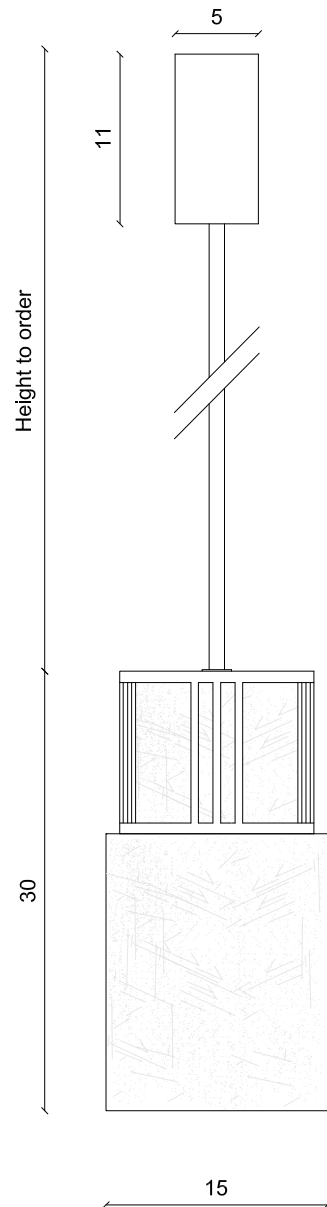

## **Silo**

Brass structure pendant with and architectural porcelain cylinder.  
Each piece is handmade in our studio in Paris.

### DIMENSIONS

Ø 15 cm, Height 30 cm  
 Ø 5.9 in , Height 11.81 in  
 General height made to order