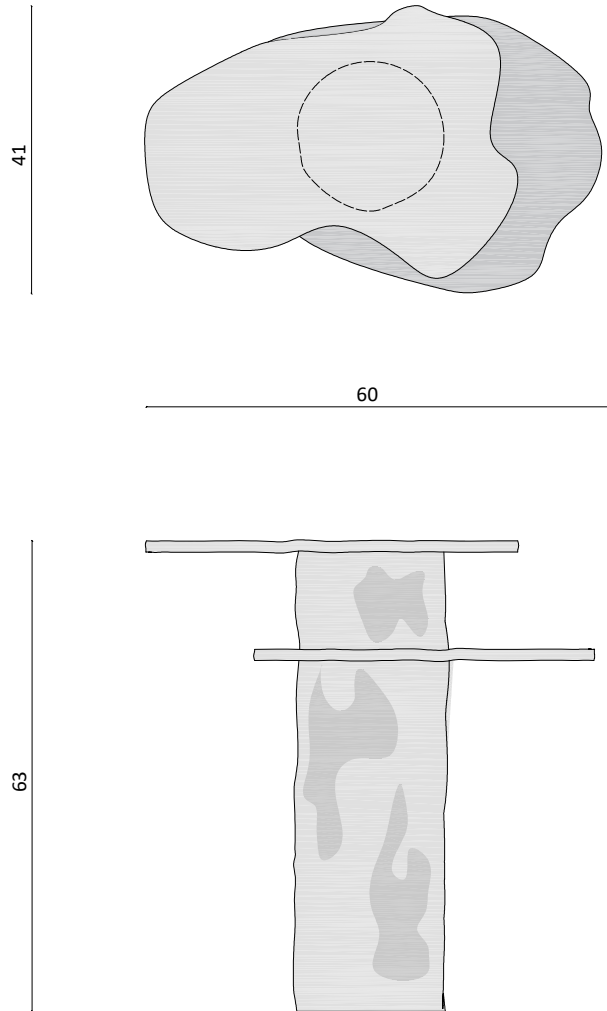

Oronce

Side table in stoneware and porcelain.
Each piece is unique and handmade in our studio in Paris.

Oronce

DIMENSIONS

Height 63 cm, Width 60 cm, Length 41 cm
Height 24.8 in, Width 23.6 in, Length 16.1 in

WEIGHT

22 kg
48.5 lbs

FINISH

Porcelain, white stoneware, transparent glaze

DEPOSIT BALANCE LEAD TIME

60 % upon order
Due prior to shipping
Approximately 8 weeks, unless otherwise stated

For any specific inquiries please contact us directly at
celine@celinesalomon.com