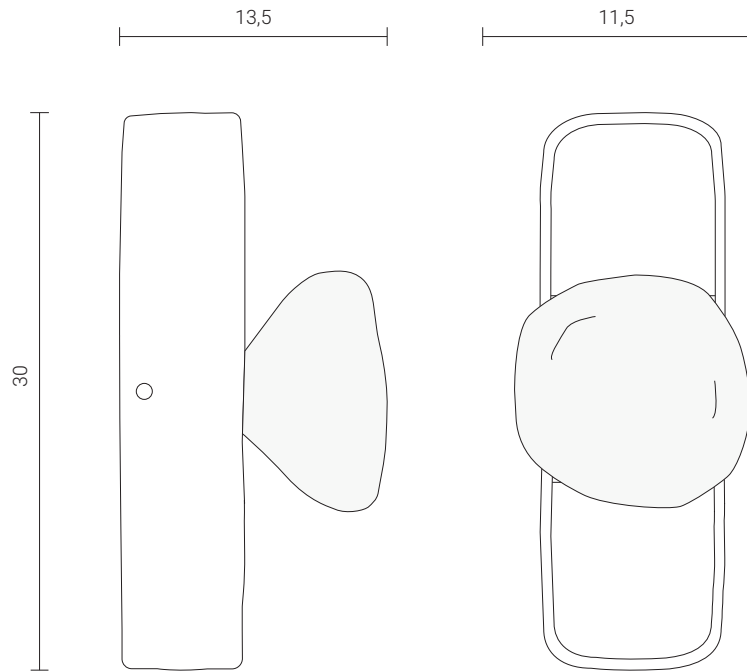

Umi

Black stoneware and mouth blown glass.
Each piece is unique and handmade in our studio in Paris.

Umi

DIMENSIONS

Width 12,5 cm, Height 30 cm , Depth 13,5 cm
 Width 5 in , Height 11.8 in , Depth 5.5 in

PORCELAIN FINISH