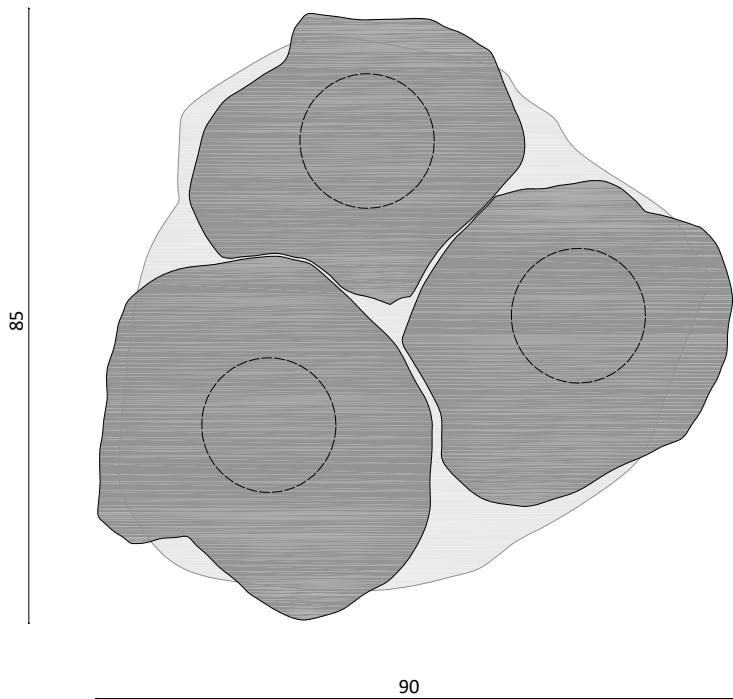

Pine

Coffe table in porcelain, black stoneware with Deep Blue glaze and brass.
Each piece is unique and handmade in our studio in Paris.

Céline Salomon

www.celinesalomon.com

celine@celinesalomon.com

Pine

DIMENSIONS

Height 42 cm, Width 85 cm, Length 90 cm
Height 16.5 in, Width 33.4 in, Length 37.4 in

FINISH

Porcelain legs, brass platter, black stoneware tops with deep blue glaze

DEPOSIT BALANCE LEAD TIME

60 % upon order
Due prior to shipping
Approximately 8 to 12 weeks, unless otherwise stated