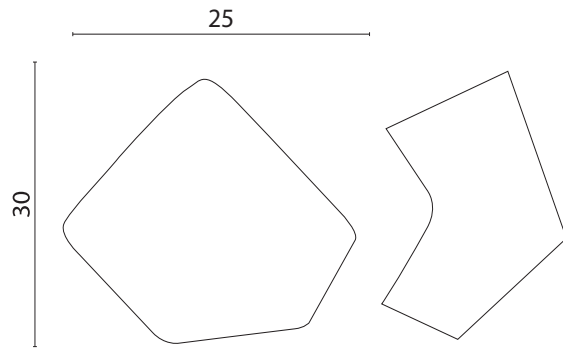

Icy Rock

Double side table in black stoneware with midnight blue glaze and fused glass. Each piece is handmade in our studio in Paris.

Icy Rock

DIMENSIONS

Height 50 cm, Width 30 cm, Length 25 cm
 Height 19.7 in, Width 11.8 in, Length 9.8 in
 Each piece is unique