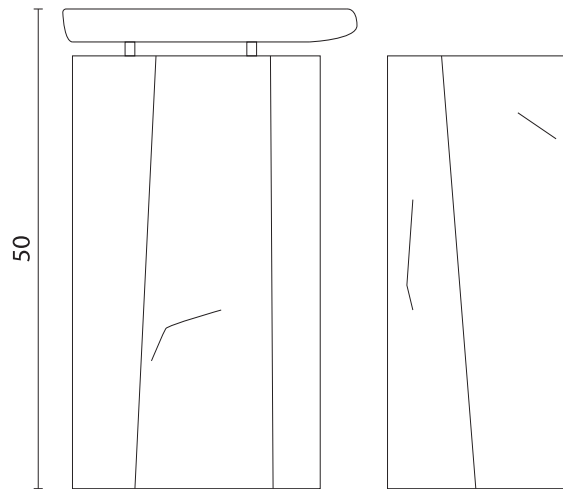

Icy Rock

Double side table in black stoneware with midnight blue glaze and fused glass. Each piece is handmade in our studio in Paris.

Icy Rock

DIMENSIONS

Height 50 cm, Width 30 cm, Length 25 cm
 Height 19.7 in, Width 11.8 in, Length 9.8 in
 Each piece is unique