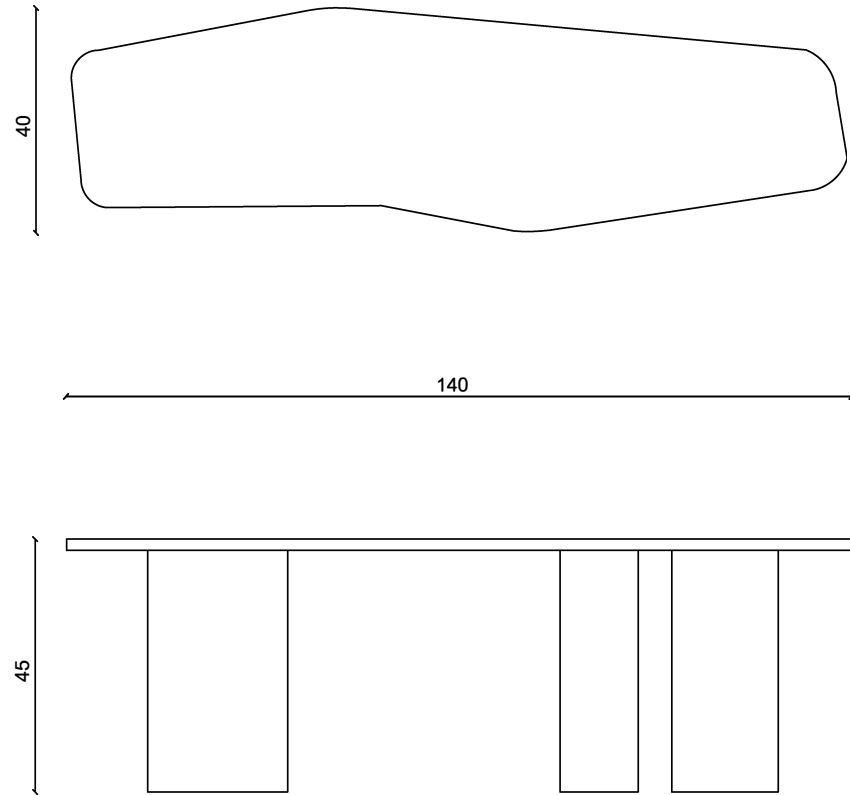

Yli Bench

Bench in casted aluminum, legs in stoneware and porcelain with a Midnight Blue glaze. Each piece is unique and handmade in our studio.

Yli Bench

DIMENSIONS

Height 45 cm, Width 40 cm, Length 140 cm
Height 17.7 in, Width 15.7 in, Length 55.1 in

FINISH

Aluminum, white stoneware, porcelain, deep blue fading glaze.

DEPOSIT BALANCE LEAD TIME

60 % upon order
Due prior to shipping
Approximately 14 weeks, unless otherwise stated

For any specific inquiries please contact us directly at celine@celinesalomon.com